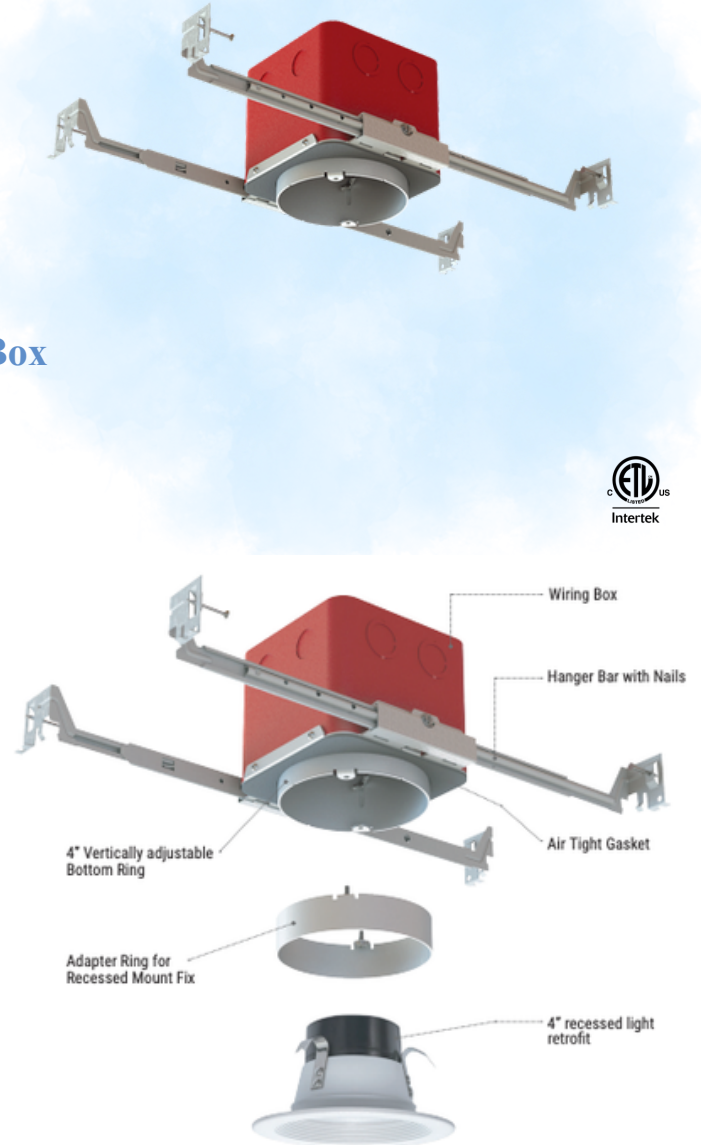

## 4" Fire Resist Electrical Outlet Box

### 4" Fire Resist Electrical Outlet Box

The **MFR4 Fire Resist Electrical Outlet Box** is designed for fire-rated ceiling and lighting installations in residential and commercial applications. Engineered to maintain ceiling fire integrity while supporting multiple fixture mounting options, it is compatible with surface mount, recessed, and suspended lighting fixtures. Featuring airtight construction and wet-location suitability, the MFR4 provides a reliable solution for safety-focused lighting installations.

### Key Features — 4" Fire Resist Electrical Outlet Box

- Suitable for wet location applications
- Airtight construction design
- Fits most surface mount fixtures
- Suitable for recessed lighting fixtures
- Ideal solution for suspended lights with external drivers
- Fire rated up to 2 hours
- Designed for residential and commercial applications

### Technical Summary

Width	Length	Weight
6.5"	14.75"	3.16lbs