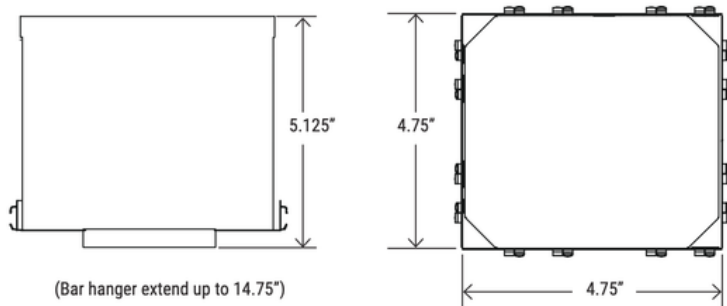

### Technical Summary

Width	Length	Weight
6.5"	14.75"	3.16lbs