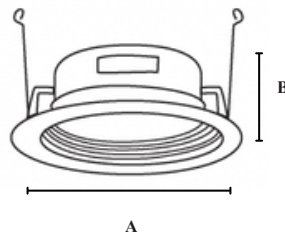

Dimension

4" Retrofit Downlight

6" Retrofit Downlight

E26 Adapter Included

Item Number	A(Diameter)	B(Hight)
4" Economy Retrofit	5.12"	1.58"
6" Economy Retrofit	7.09"	1.97"

4"/6" Baffle or Smooth Economy Retrofit Downlight