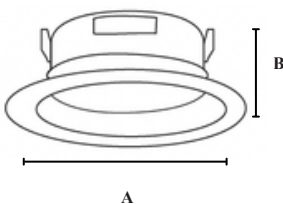

Dimension

4" Retrofit Downlight

6" Retrofit Downlight

E26 Adapter Included

Item Number	A(Diameter)	B(Hight)
4" Economy Retrofit	5.12"	1.58"
6" Economy Retrofit	7.09"	1.97"

4"/6" Baffle or Smooth Economy Retrofit Downlight