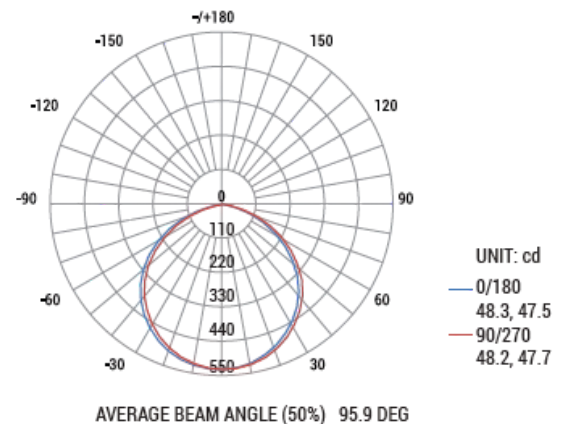

6" Square Retrofit Downlight