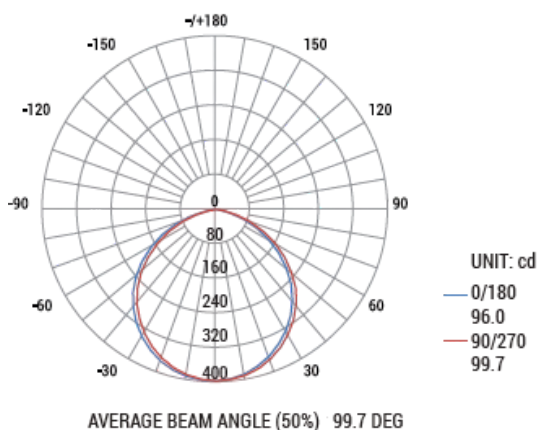

Photometry

4" Square Retrofit Downlight