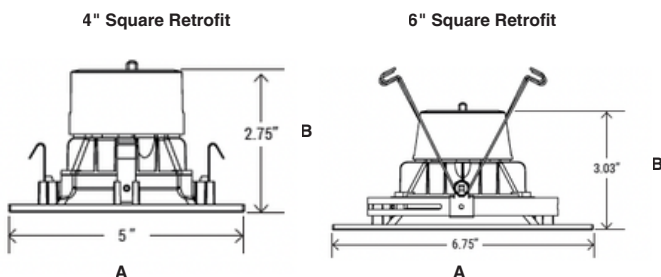

E26 Adapter Included

Item Number	A(Diameter)	B(Height)
4" Retrofit Downlight	5"	2.75"
6" Retrofit Downlight	6.75"	3.03"

MRD Square Retrofit Series

4"/6" Baffle or Smooth Retrofit Wattage and Color Selectable