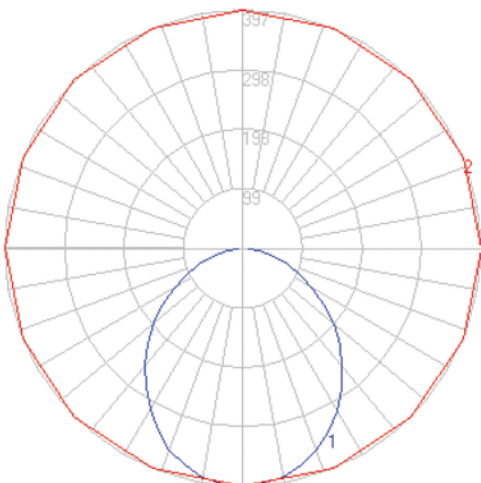

Leviton:

- R11-DSL06-1TW
- R00-RNL06-0TV
- R68-06674-P0T
- R02-D26HD-1RW

Legrand:

- RHCL453PNICCV4

Photometry

4" Gimbal Retrofit Downlight

6" Gimbal Retrofit Downlight

MWLIGHTING