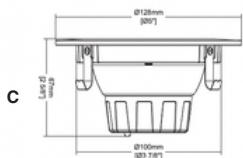

Dimension

4" Gimbal Retrofit