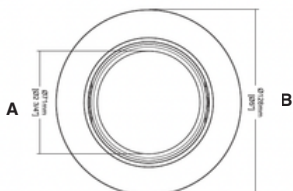

Dimension

4" Gimbal Retrofit