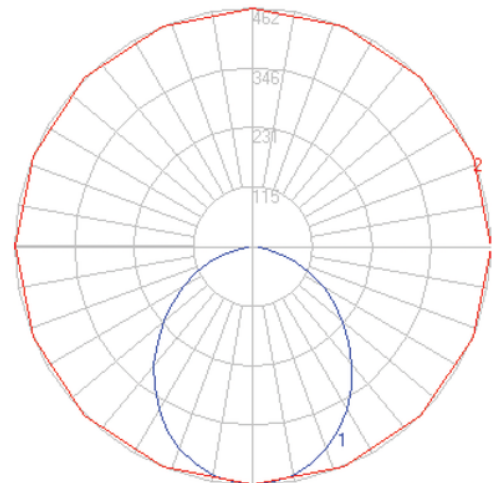

Leviton:

- R11-DSL06-1TW
- R00-RNL06-0TV
- R68-06674-P0T
- R02-D26HD-1RW

Legrand:

- RHCL453PNICCV4

Photometry

4" Gimbal Retrofit Downlight

6" Gimbal Retrofit Downlight

MWLIGHTING