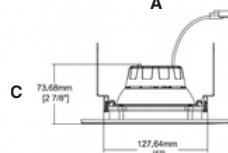

6" Gimbal Retrofit