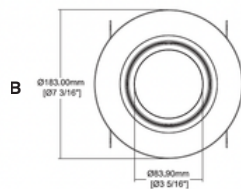

6" Gimbal Retrofit