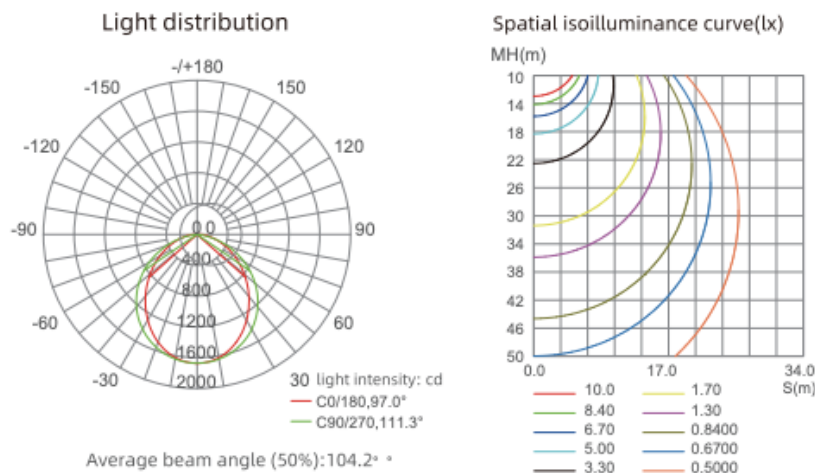

Photometry