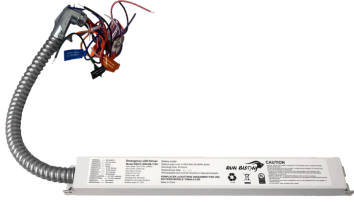

Wraparound Light Fixture

Project Name:	
Prepare By:	
Date:	
Contact/Phone:	

Accessories (SOLD SEPARATELY)

Emergency Backup
8W/18W/32W