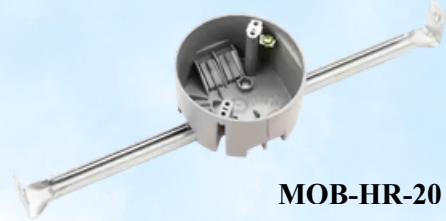

MOB Series Round Plastic Junction Box

Round Plastic Junction Box

Round Plastic Junction Box

The **MOB Series Round Plastic Junction Box** is designed for residential and commercial electrical installations requiring round fixture boxes. Suitable for lighting fixtures, ceiling lights, smoke detectors, and other electrical devices, the series offers durable construction and reliable installation performance. **Available in nail-on, hangbar, and old work configurations to support both new construction and remodeling applications.**

Key Features — Round Plastic Junction Box

- Available in nail-on, hangbar, and old work styles
- Durable plastic construction for long-lasting performance
- Designed for lighting fixtures and ceiling device installations
- Suitable for new work and remodel applications
- Compatible with residential and commercial electrical systems
- Secure mounting structure for reliable installation
- Multiple cubic inch capacities available
- Easy installation and wiring access

MOB-R-20

MOBR-R-18

MOB-HR-20

Construction

- High-strength plastic housing for durability
- Round electrical box design for fixture applications
- Designed for secure ceiling and wall installations
- Reliable construction for residential and commercial use

Installation

- Suitable for lighting fixture and ceiling installations
- Available for nail-on, hangbar, and old work applications
- Compatible with standard electrical devices and fixtures
- Easy installation for new construction and retrofit projects