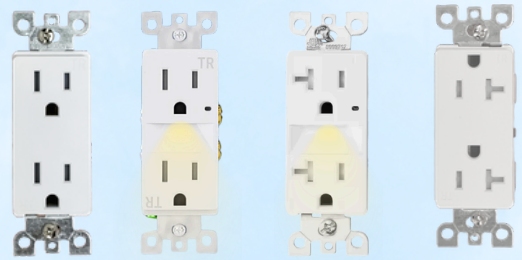

MSC Series

1/2/3 Gang Wall Plate

Wall Plate

The **MSC Series Wall Plate** is designed to provide a clean and modern finish for electrical switch and outlet installations. **Available in 1-gang, 2-gang, and 3-gang configurations**, the series features durable construction with a sleek low-profile design suitable for residential and commercial applications. Ideal for homes, offices, hospitality spaces, and retail environments.

Key Features — Wall Plate

- Available in 1-gang, 2-gang, and 3-gang configurations
- Modern low-profile wall plate design
- Durable impact-resistant construction
- Smooth surface for clean appearance
- Easy installation and replacement
- Compatible with standard decorator devices
- Suitable for residential and commercial applications
- Ideal for switches, outlets, and GFCI devices

Technical Summary

Item Number	Description	Wall Plate Size
MSC-01	1 gang wall plate	2.76"*4.72"*0.31"
MSC-02	2 gang wall plate	4.72"*4.72"*0.31"
MSC-03	3 gang wall plate	6.69"*4.72"*0.31"

MWS-VPS201

Sensor Switch Light Switch

Project Name:	
Prepare By:	
Date:	
Contact/Phone:	

Item Number	Description
MSC-01	1 gang wall plate
MSC-02	2 gang wall plate
MSC-03	3 gang wall plate

Accessories (SOLD SEPARATELY)

All Switch

All Outlet

Item Number	Description
MR-TR-15	15A Outlet
MR-TR-20	20A Outlet
MR-TR-15-NL	15A Outlet
MR-TR-20-NL	20A Outlet
MWS-01	Single Rocker Switch
MWS-02	Double Rocker Switch
MWS-01-3W	3 Way Single rocker Switch
MWS-01-NL	Single Rocker Switch with Night Light