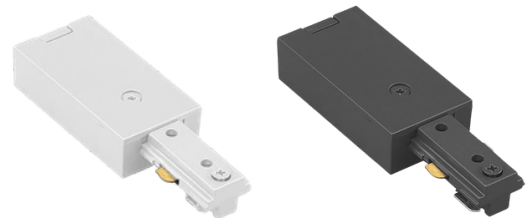

Live End Power Connector Black/White

MTL-LE-WH
MTL-LE-BK