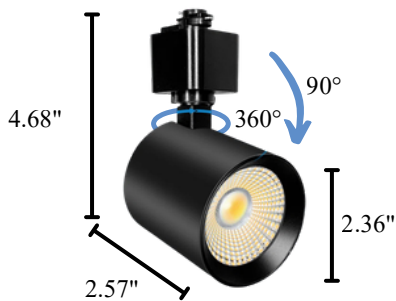

### Key Features — Track Light

- 5CCT selectable (2700K–5000K)
- 10W LED with 700 lumens output
- Available in black and white finishes
- Adjustable head for directional lighting
- TRIAC dimming compatible (120V)
- CRI 80+ for consistent color rendering
- Compact and modern design

	Track Light	Track Light Set:
Color Temp.	5CCT	<ul style="list-style-type: none"> <li>• 2pcs 3.3ft Track</li> <li>• 1pcs I Connector</li> <li>• 1pcs Floating Canopy</li> <li>• 6pcs Light Heads</li> </ul>
Wattage	10W	
Lumens	700LM	
Voltage	120V	
Dimming	TRIAC	
CRI	80+	

### Dimension

The track light head offers full flexibility with **360° horizontal rotation** and **90° vertical tilt**, allowing precise light direction and easy adjustment for accent or task lighting applications.