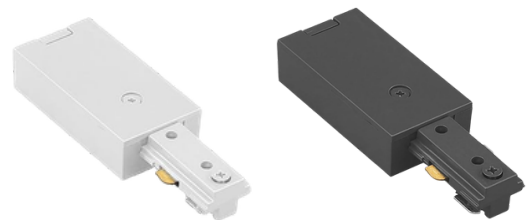

Key Features — Track Light

- 5CCT selectable (2700K–5000K)
- 10W LED with 700 lumens output
- Available in black and white finishes
- Adjustable head for directional lighting
- TRIAC dimming compatible (120V)
- CRI 80+ for consistent color rendering
- Compact and modern design

Construction

- Durable aluminum housing for effective heat dissipation
- Compact track head design for clean ceiling appearance
- Available in black and white finishes
- Precision adjustable head for directional lighting control

Mount

- Compatible with standard track lighting systems
- Quick and secure installation onto track rail
- Adjustable head for flexible aiming
- Suitable for residential and commercial track applications

Accessories (SOLD SEPARATELY)

Floating Canopy Black/White

MTL-FLC-WH
MTL-FLC-BK

Live End Power Connector Black/White

MTL-LE-WH
MTL-LE-BK

I Connector Black/White

MTL-I-WH
MTL-I-BK

L Connector Black/White