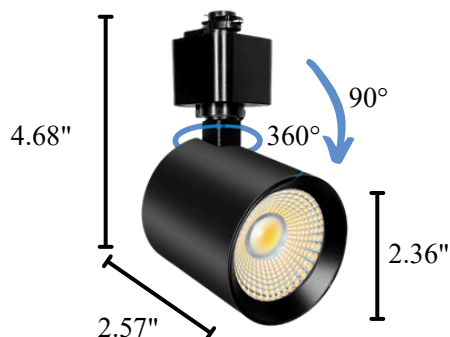

MTL Series

Track Light (Black/White)

Track Light

The **MTL Series Track Light** features a compact and modern design, delivering flexible directional lighting for accent and task applications. With 5CCT selectable color temperature, it allows easy adjustment to suit different environments. Ideal for **retail stores, galleries, kitchens, and residential spaces**, it provides **focused illumination with clean aesthetics**.

Key Features — Track Light

- 5CCT selectable (2700K–5000K)
- 10W LED with 700 lumens output
- Available in black and white finishes
- Adjustable head for directional lighting
- TRIAC dimming compatible (120V)
- CRI 80+ for consistent color rendering
- Compact and modern design

Track Light	
Color Temp.	5CCT
Wattage	10W
Lumens	700LM
Voltage	120V
Dimming	TRIAIC
CRI	80+

Dimension

The track light head offers full flexibility with **360° horizontal** rotation and **90° vertical tilt**, allowing precise light direction and easy adjustment for accent or task lighting applications.

Construction

- Durable aluminum housing for effective heat dissipation
- Compact track head design for clean ceiling appearance
- Available in black and white finishes
- Precision adjustable head for directional lighting control