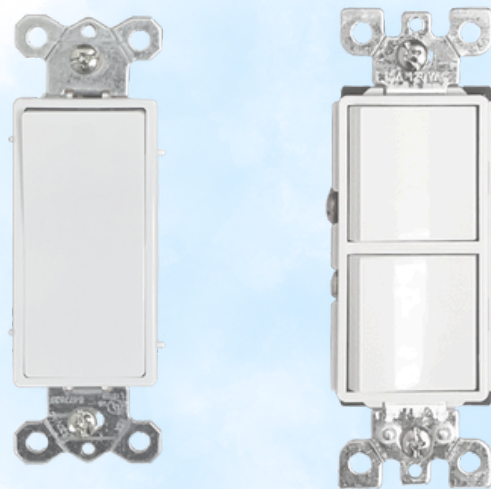

Single/Double Rocker Switch

Single/Double Rocker Switch

The MWS Series Single/Double Rocker Switch is designed for reliable lighting and power control in residential and commercial applications.

Featuring a modern rocker-style design with smooth operation, it provides dependable switching performance while complementing contemporary interiors. Available in single and double rocker configurations, the series is ideal for homes, offices, hospitality spaces, and commercial environments.

Key Features — Single/Double Rocker Switch

- Available in single and double rocker configurations
- Modern decorator-style rocker design
- Smooth and reliable switching operation
- Durable impact-resistant construction
- Suitable for residential and commercial applications
- Easy installation and replacement
- Compatible with standard wall plates

Technical Summary

Item Number	Description	Wall Plate Dimension	Voltage
MWS-01	Single Rocker Switch	7x12x0.8	125V
MWS-02	Double Rocker Switch	7x12x0.8	125V

Construction

- Durable thermoplastic housing for long-lasting performance
- Modern rocker-style switch design
- Designed for daily residential and commercial use
- Reliable internal switching mechanism

Installation

- Compatible with standard electrical wall boxes
- Easy wiring and installation
- Suitable for new construction and retrofit applications

MWS-01/MWS-02

Single/Double Rocker Switch

Project Name:	
Prepare By:	
Date:	
Contact/Phone:	