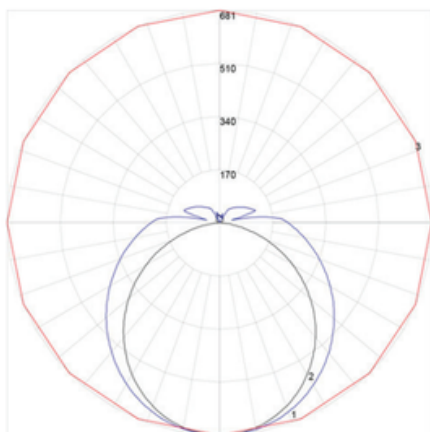

2ft/3ft Bath Light

Technical Summary

Item Number	Description	Wattage	Lumens	Color Temp.	Voltage	CRI	Dimming
MWVL2FT25W-3CCT	2ft Bath Light	25W	1750LM	30/40/50K	120V	80+	TRIAC
MWVL3FT-36W-3CCT	3ft Bath Light	30W	2100LM	30/40/50K	120V	80+	TRIAC
MWVL3FT36W30K	3ft Bath Light	36W	3060LM	3000K	120V	80+	TRIAC

Construction

- Durable aluminum housing for long-term performance and heat dissipation
- Slim linear profile for modern bathroom aesthetics
- Clean white finish for versatile interior matching
- Designed for wall-mounted vanity installation

Driver

- Integrated high-efficiency LED driver
- 120V input voltage
- Supports TRIAC dimming for smooth brightness control
- Stable, flicker-free operation

Optics

- Selectable color temperature options (2700K–5000K) on 3CCT models
- Single color temperature option (3000K) available for specific models
- CRI 80+ for natural and consistent color rendering
- Frosted diffuser for soft, even, and glare-free illumination

Mount

- Wall-mounted installation over mirror or vanity area
- Quick-install bracket system for secure and easy mounting
- Suitable for horizontal or vertical installation depending on application
- Designed for residential bathroom environments

Photometry

MWVL3FT36W30K