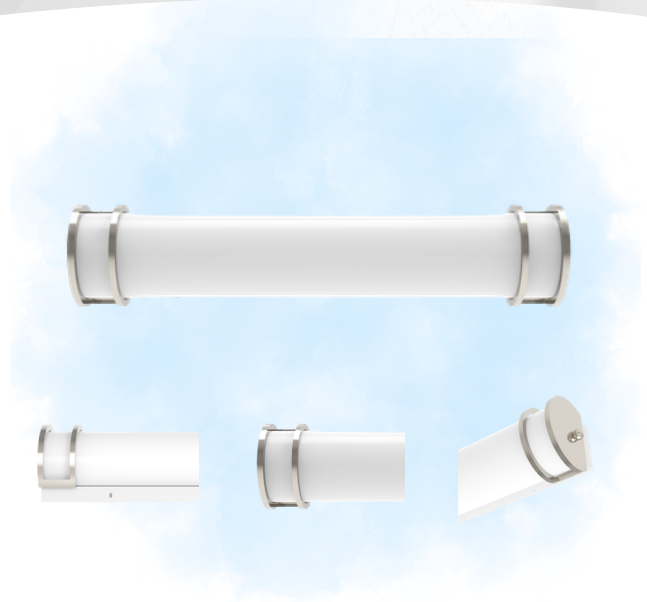

## 2ft/3ft Bath Light

### Bath Light

The **MWVL Series Bath Light** is designed to provide bright, uniform illumination for bathroom and vanity applications. Available in **2ft and 3ft lengths**, it features a clean linear design with selectable color temperature options for flexible lighting. Ideal for **residential bathrooms, powder rooms, mirrors, and vanity areas**, it delivers comfortable and efficient lighting for daily use.

### Key Features — Bath Light

- Available in 2ft and 3ft lengths
- 3CCT selectable (2700K–5000K) on most models
- High-efficiency LED with uniform light distribution
- TRIAC dimming compatible (120V)
- CRI 80+ for reliable color rendering
- Modern linear design for bathroom/vanity applications
- Energy-efficient and low maintenance

### Construction

- Durable aluminum housing for long-term performance and heat dissipation
- Slim linear profile for modern bathroom aesthetics
- Clean white finish for versatile interior matching
- Designed for wall-mounted vanity installation