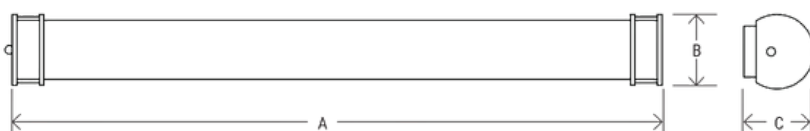

### Bath Light

The **MWVL Series Bath Light** is designed to provide bright, uniform illumination for bathroom and vanity applications. Available in **2ft and 3ft lengths**, it features a clean linear design with selectable color temperature options for flexible lighting. Ideal for **residential bathrooms, powder rooms, mirrors, and vanity areas**, it delivers comfortable and efficient lighting for daily use.

### Key Features — Bath Light

- Available in 2ft and 3ft lengths
- 3CCT selectable (2700K–5000K) on most models
- High-efficiency LED with uniform light distribution
- TRIAC dimming compatible (120V)
- CRI 80+ for reliable color rendering
- Modern linear design for bathroom/vanity applications
- Energy-efficient and low maintenance

### Dimension

Item	A	B	C
2ft	24.75"	4"	5.875"
3ft	48.8"	4.11"	5"